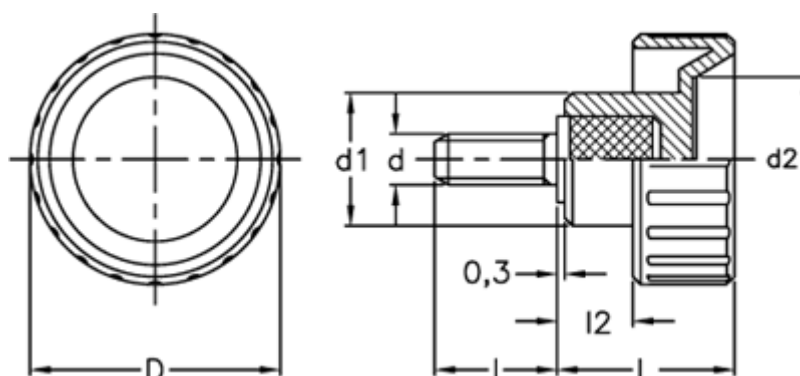

# Data Sheet

Article number: 2302006758  
Description: E+G Fluted grip knob  
BT.32 p-M8x40

## Measures

d = 32  
d1 = 17  
d2 = 21  
d 6g = M8  
l = 40  
L = 22.0  
l2 = 9.0